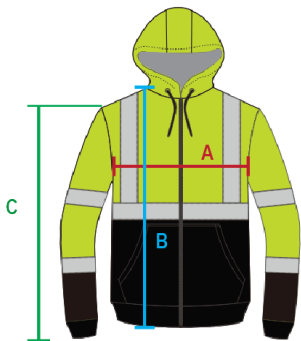

HOW TO MEASURE

SIZE CHART (inches)

	S	M	L	XL	2XL	3XL	4XL	5XL	6XL	LT	XLT	2XLT	3XLT	4XLT	5XLT	6XLT
A - Chest	34-36	38-40	42-44	46-48	50-52	54-56	58-60	62-64	66-68							
B - Length	28.75	29.0	29.5	30.0	30.25	30.75	31.0	31.5	32.0							
C - Sleeve	26.25	26.75	27.0	27.5	28.0	28.25	28.75	29.0	29.5							

SCREEN PRINT SIZE (inches)

	S	M	L	XL	2XL	3XL	4XL	5XL	6XL	LT	XLT	2XLT	3XLT	4XLT	5XLT	6XLT
Left/Right Chest	3.5	3.5	3.5	3.5	3.5	3.5	3.5	3.5	3.5							
Back (actual between stripes)	11.5	12.5	12.5	13.0	14.0	14.0	14.0	15.0	15.5							
Sleeve (Horizontal)	4.0	4.0	4.0	4.0	4.0	4.0	4.0	4.0	4.0